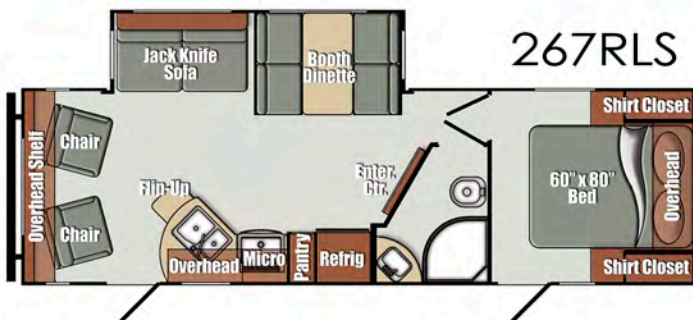

GEO

It's Your World
-Explore it!

It's Your World -Explore it!

Interior

- Standard Interior
- Solid Wood Stiles
- 'Cipollino Bianco' Laminated Countertop
- Wood Cabinet Doors
- 'Royal Silk' Wall Vinyl
- Accent Walls in Slide Out

Electrical & Power

- Intellitank Monitor Panel
- LED Step Light w/Switch
- Solar Ready Prep
- 30 Amp 30' Power Cord w/Storage (Detachable)
- 55 Amp Converter w/Charger & LED Indicators

Bath

- Medicine Cabinet with Mirror
- Radius Shower Curtain (235RB)
- 34" Radius Shower
- 24" x 36" Bath Tub (280TB)

Furnishings

- Booth Dinette (235RB, 280TB)
- Jackknife Sofa w/ Flip Down Tray (280TB)
- Kids Dinette (280TB)
- Bunk Bed w/38"x74" Mattress (280TB)
 - Flip Up Bed w/28"x74" Mattress (280TB)
- 60" x 80" Queen Bed
- Designer Bedspread
- Designer Headboard
- Power Range Hood w/Light

GEO North American Package (Required)

- Flush Mount 3 Burner Range w/Oven & Glass Top
- Microwave
- 6 cu. ft. Double Door Refrigerator
- Cable/Satellite Hook Up
- Tub/Shower Surround
- Solid Surface Kitchen Countertop w/Waterfall Edge
- Solid Surface Sink Covers
- Large Stonecast Undermount Double Sink
- High Rise Faucet w/Spray Nozzel
- USB Charging Stations
- Power Vent In Bath
- Skylight Over Tub/Shower
- Congoleum Non-Stick Vinyl Flooring
- Foot Flush Toilet
- Underbed Storage w/Shoe Cubbie
- Home Theater Stereo w/Bluetooth & Interior Speakers
- Wood Grain Finish 1 Piece Dinette Table
- LED Light Bar In Front Pass Thru Storage