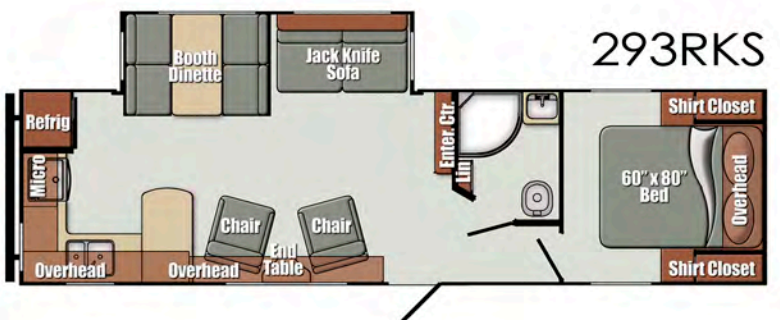

GEO

It's Your World
-Explore it!

It's Your World -Explore it!

Interior

- Standard Interior
- Solid Wood Stiles
- 'Cipollino Bianco' Laminated Countertop
- Wood Cabinet Doors
- 'Royal Silk' Wall Vinyl
- Accent Walls in Slide Out

Electrical & Power

- Intellitank Monitor Panel
- LED Step Light w/Switch
- Solar Ready Prep
- 30 Amp 30' Power Cord w/Storage (Detachable)
- 55 Amp Converter w/Charger & LED Indicators

Bath

- Medicine Cabinet with Mirror
- Radius Shower Curtain (235RB)
- 34" Radius Shower
- 24" x 36" Bath Tub (280TB)

Furnishings

- Booth Dinette (235RB, 280TB)
- Jackknife Sofa w/ Flip Down Tray (280TB)
- Kids Dinette (280TB)
- Bunk Bed w/38"x74" Mattress (280TB)
 - Flip Up Bed w/28"x74" Mattress (280TB)
- 60" x 80" Queen Bed
- Designer Bedspread
- Designer Headboard
- Power Range Hood w/Light

GEO North American Package (Required)

- Flush Mount 3 Burner Range w/Oven & Glass Top
- Microwave
- 6 cu. ft. Double Door Refrigerator
- Cable/Satellite Hook Up
- Tub/Shower Surround
- Solid Surface Kitchen Countertop w/Waterfall Edge
- Solid Surface Sink Covers
- Large Stonecast Undermount Double Sink
- High Rise Faucet w/Spray Nozzel
- USB Charging Stations
- Power Vent In Bath
- Skylight Over Tub/Shower
- Congoleum Non-Stick Vinyl Flooring
- Foot Flush Toilet
- Underbed Storage w/Shoe Cubbie
- Home Theater Stereo w/Bluetooth & Interior Speakers
- Wood Grain Finish 1 Piece Dinette Table
- LED Light Bar In Front Pass Thru Storage