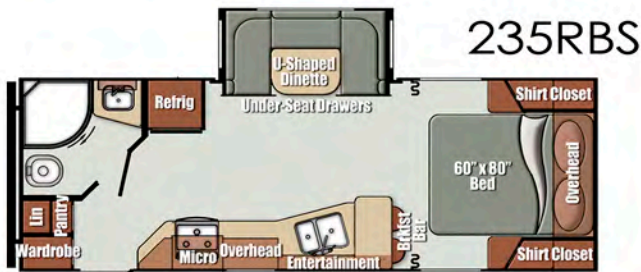

GEO

It's Your World
-Explore it!