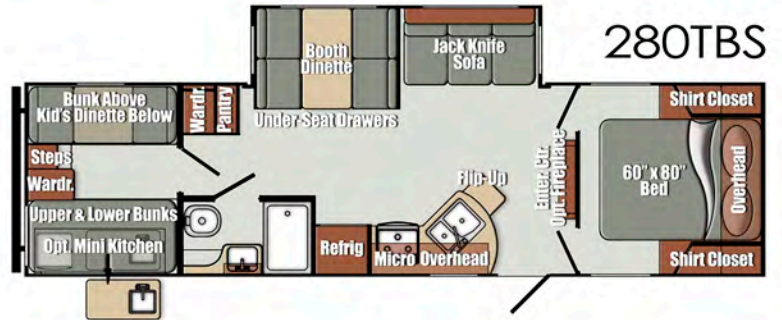

GEO

It's Your World
-Explore it!